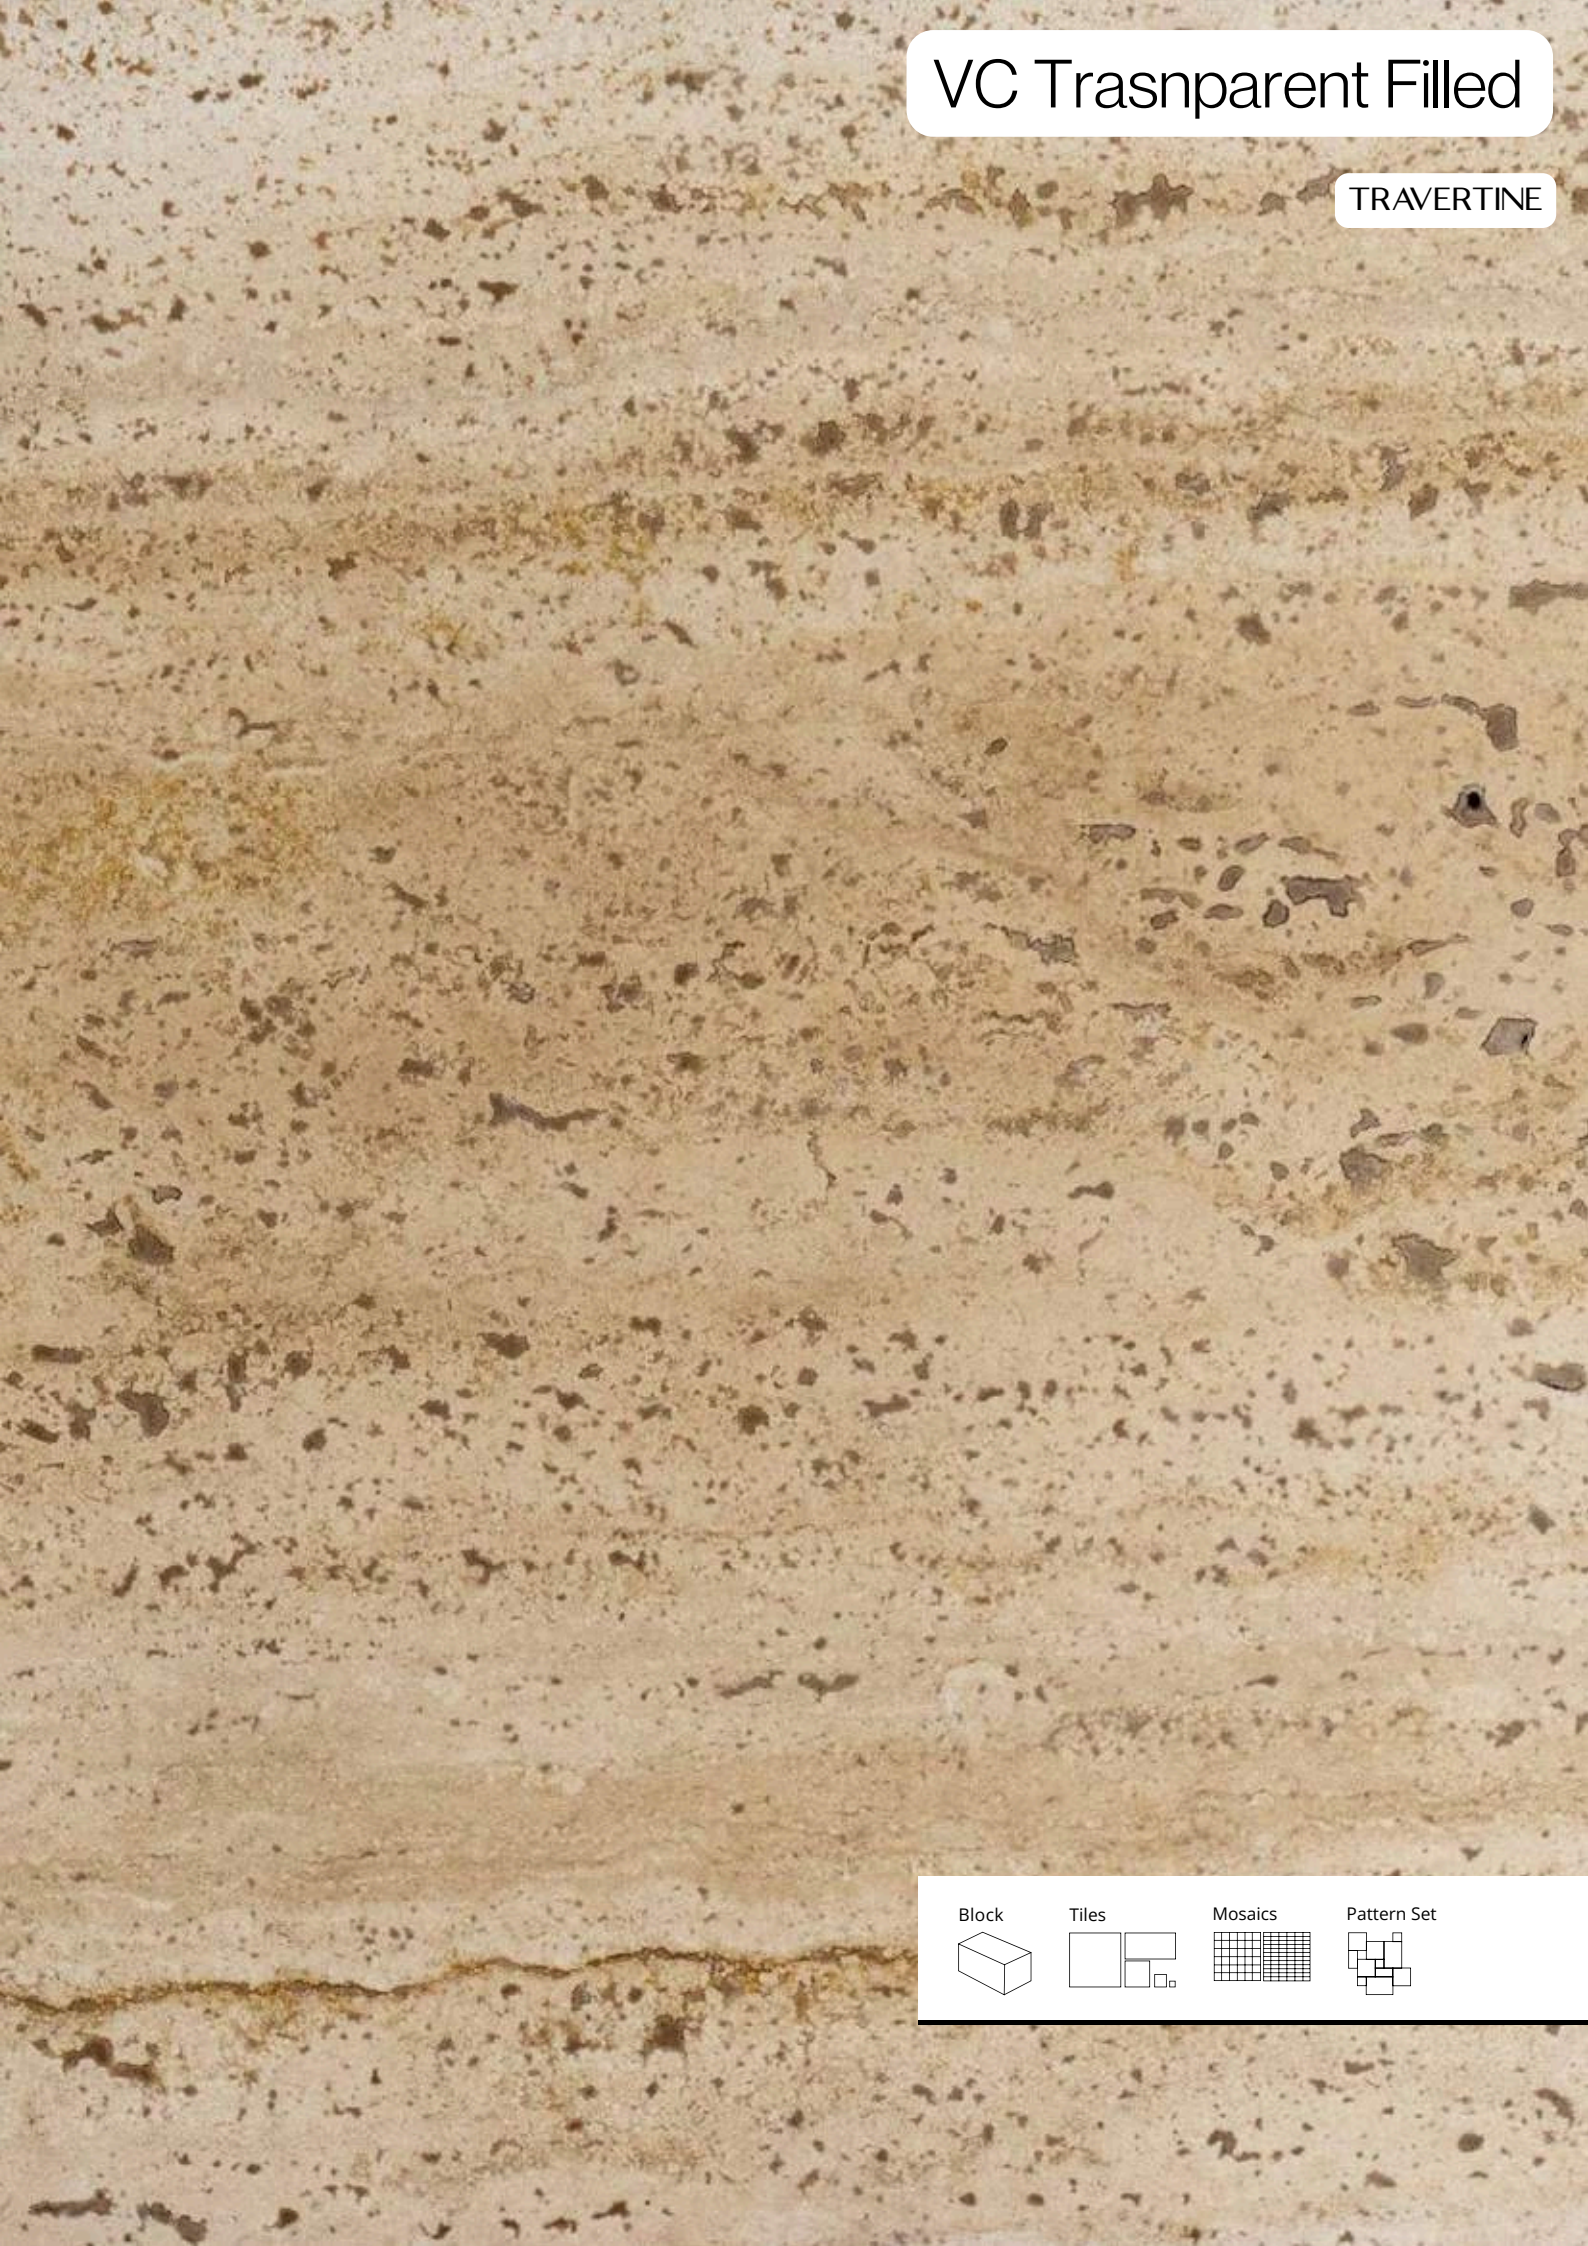

Tiles

Mosaics

Pattern Set

VC Trasnparent Filled

TRAVERTINE

Block Tiles Mosaics Pattern Set

The icons are arranged horizontally. The 'Block' icon is a simple 3D rectangular prism. The 'Tiles' icon shows three squares of different sizes. The 'Mosaics' icon is a grid of small squares. The 'Pattern Set' icon is a cluster of irregular, interlocking shapes.