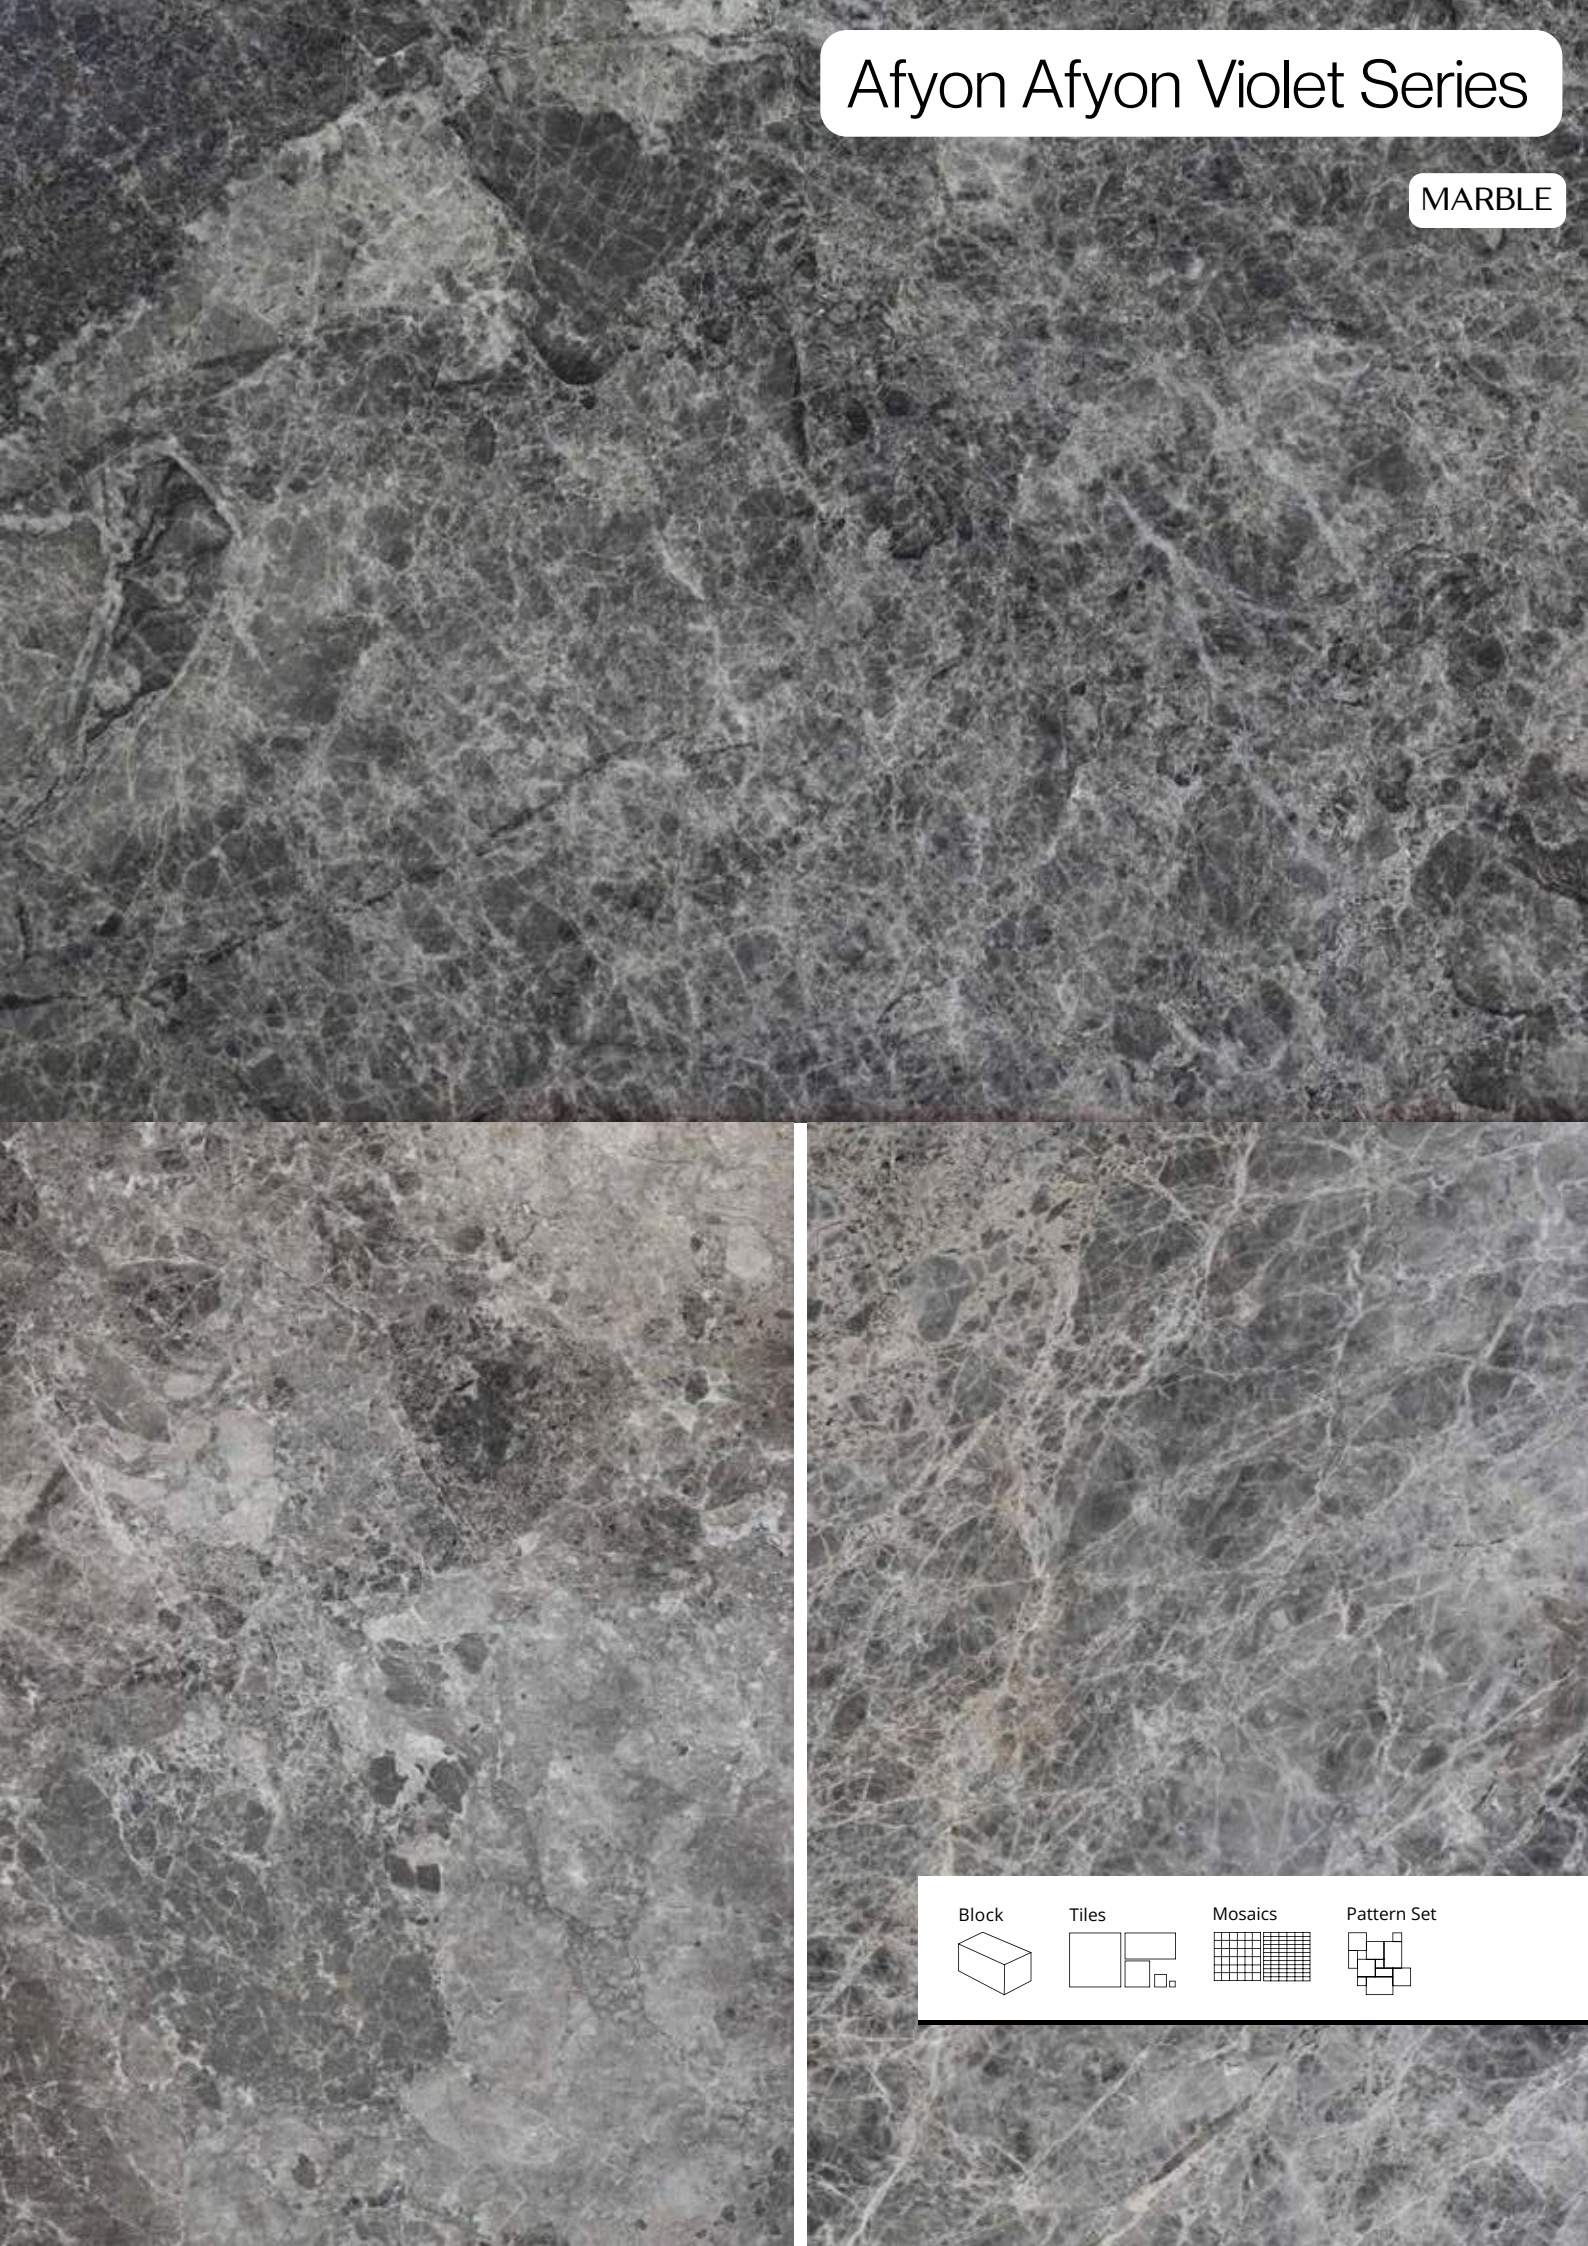

Afyon Afyon Violet Series

MARBLE

Block

Tiles

Mosaics

Pattern Set