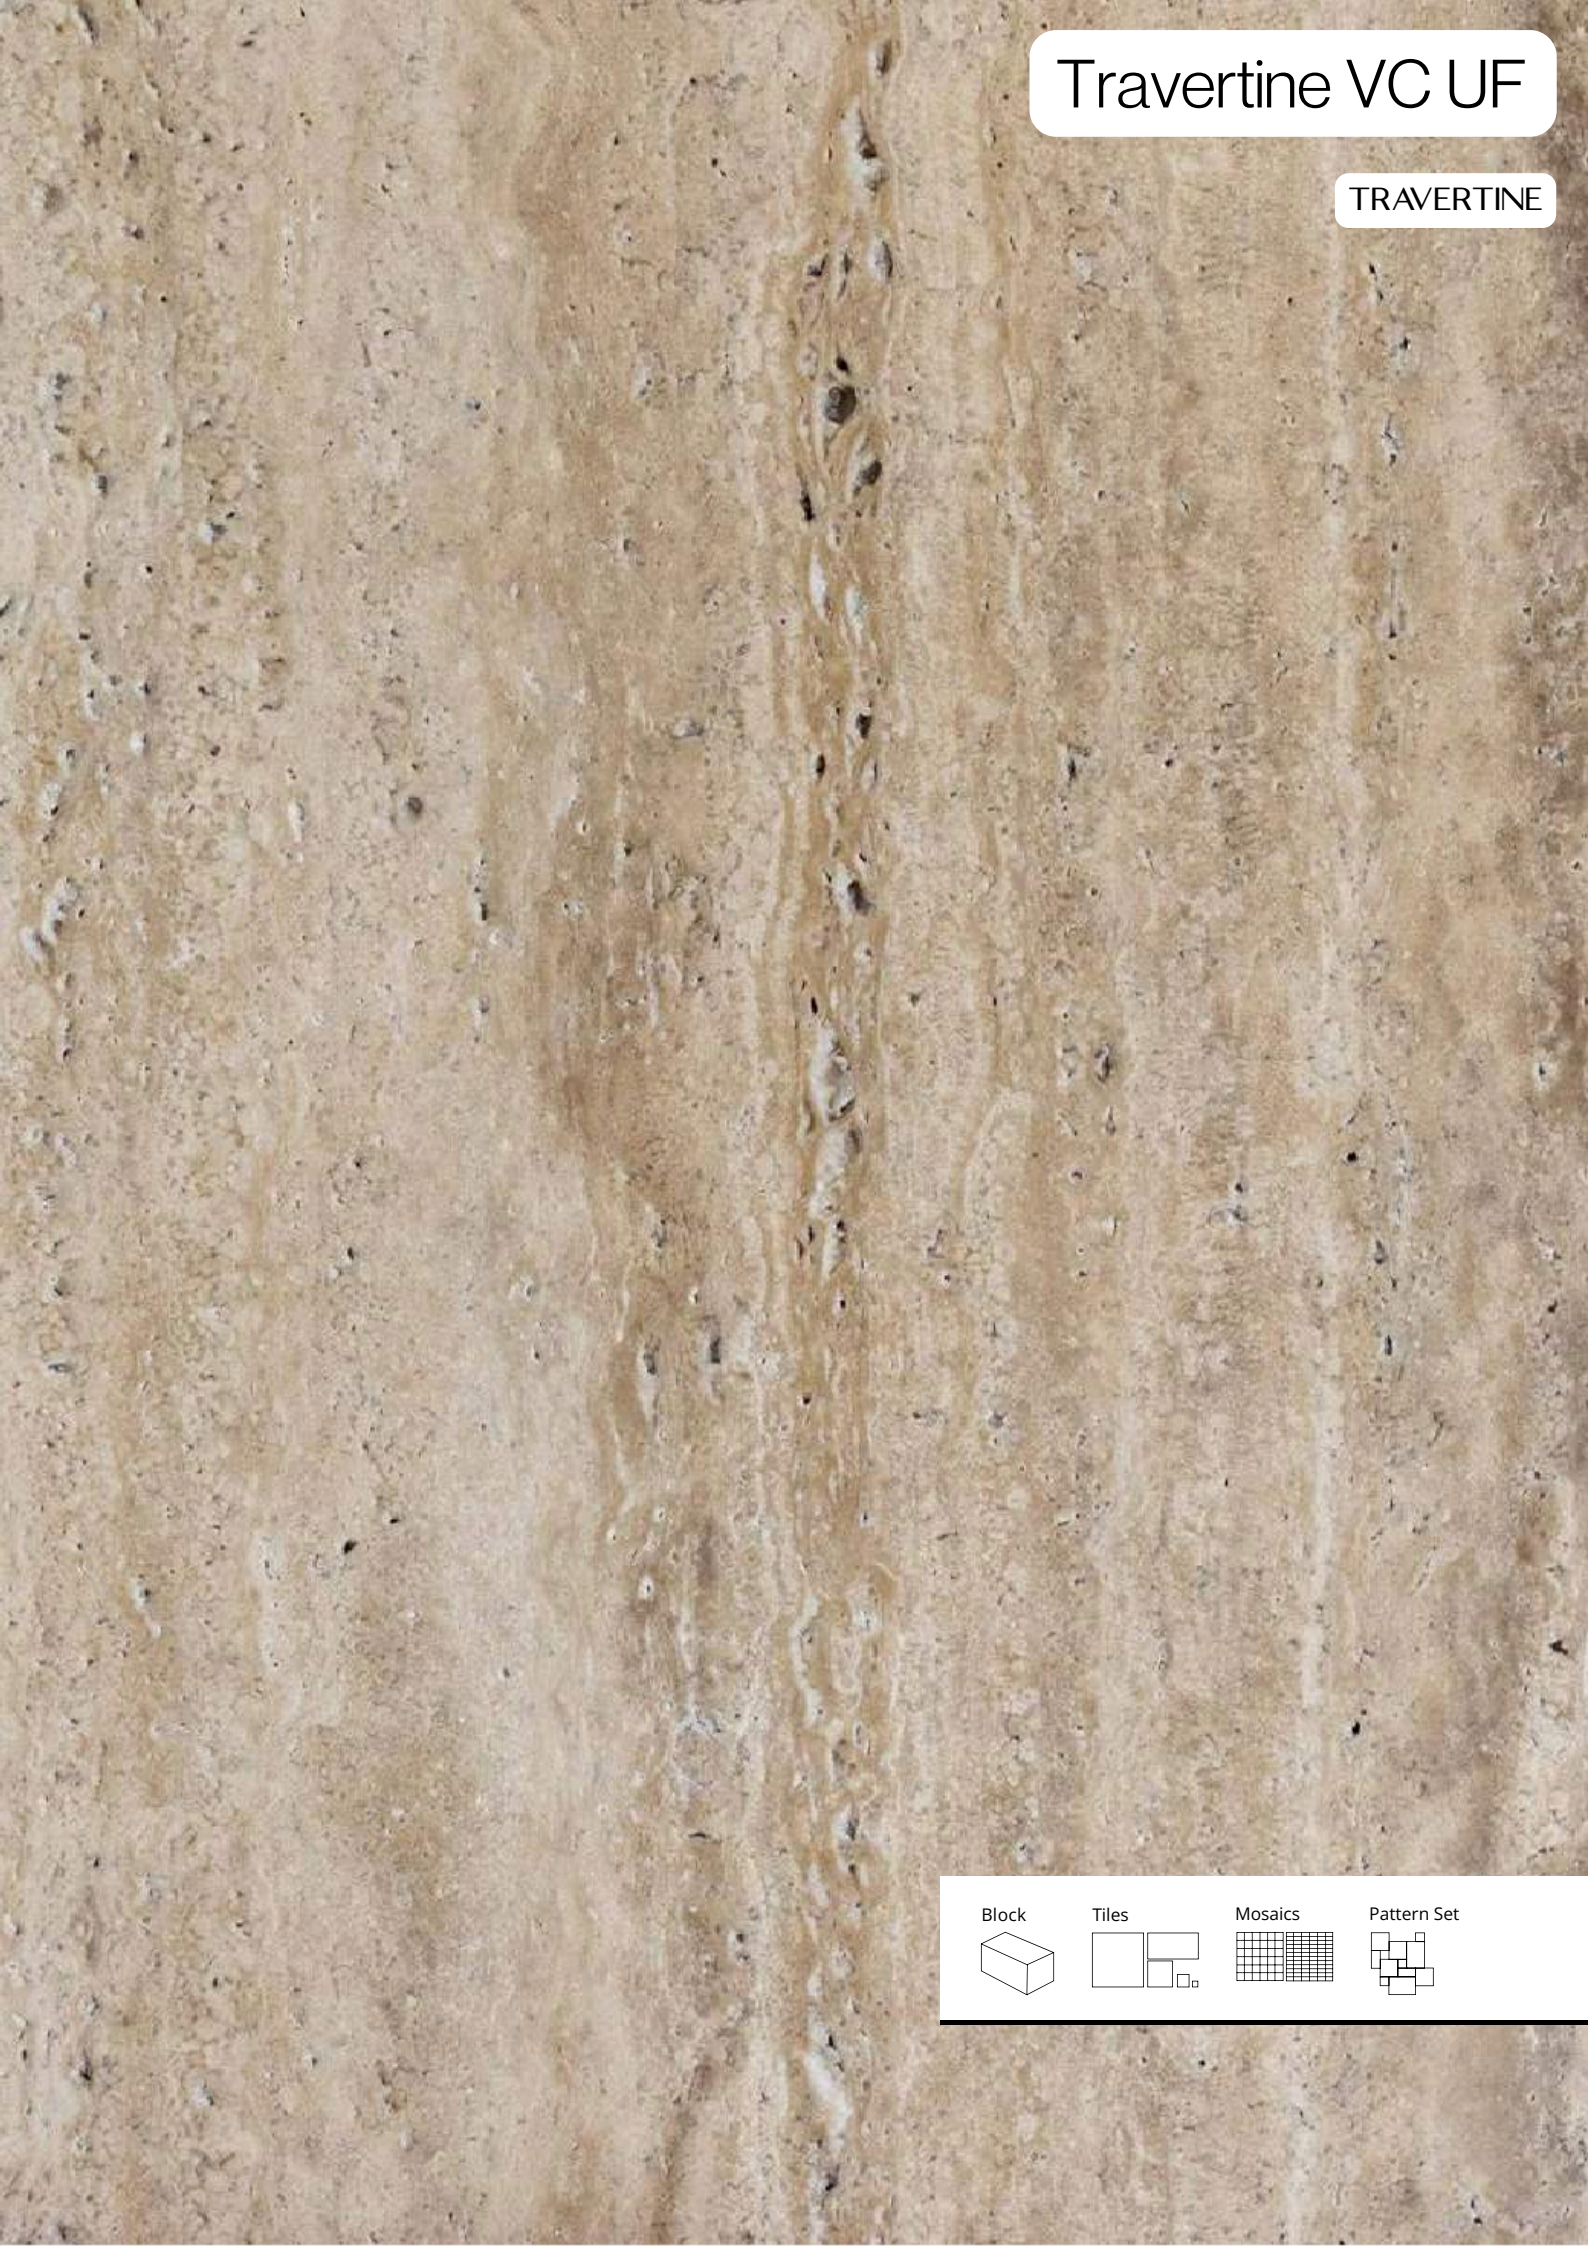

Travertine VC UF

TRAVERTINE

Block

Tiles

Mosaics

Pattern Set